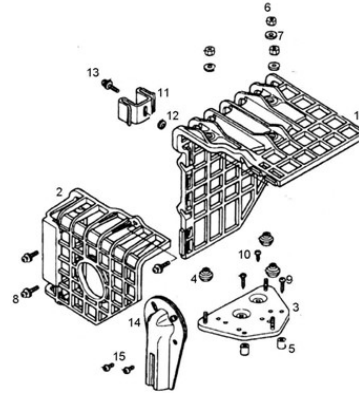

HONDA

Part number: 06185-ZK9-W700

Application: Heat protection and deflection of exhaust gas for GX240UT2/GX270UT2 (STD muffler)

Packing: 1 piece/set

REMARK
TAPPING SCREW (REF 9)
MUST BE MOUNTED IN
HOLES '4' MENTIONED ON
BASE COMP.(REF 3)

REF	NAME	QTY	REF	NAME	QTY
1	muffler cover comp.	1	9	tapping screw 5x25	2
2	rear muffler cover comp.	1	10	tapping screw 5x8	1
3	muffler cover base comp.	1	11	muffler cover stay	1
4	muffler cover spacer	3	12	spring washer	1
5	air cleaner case collar	2	13	screw washer 5x12	1
6	hex.nut 5mm	3	14	deflector	1
7	plain washer 5mm	3	15	tapping screw 4x6	2
8	screw washer 6x20	3			