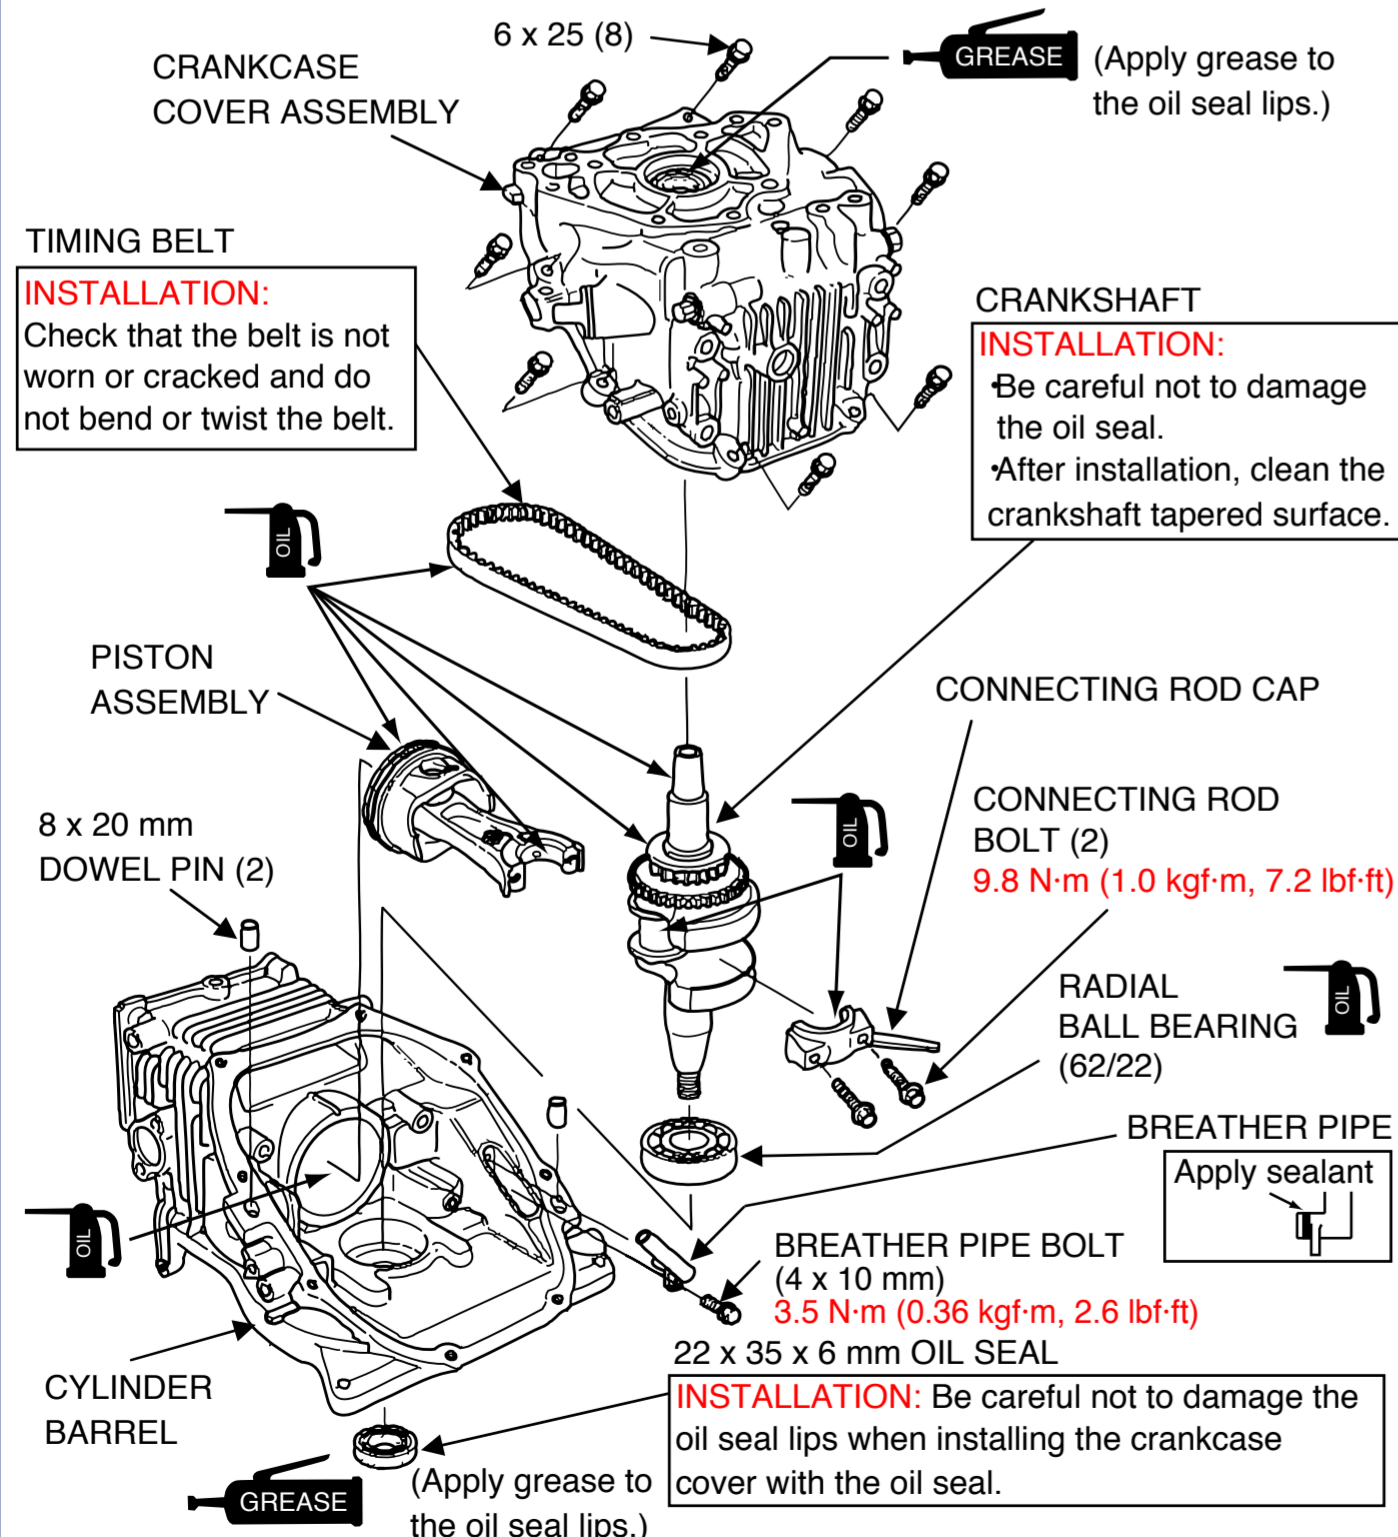

GXR120 Engine Assembly Information

HONDA

PISTON

CRANKCASE COVER/GOVERNOR

VALVES/FLYWHEEL

CRANKCASE COVER/CRANKSHAFT/CYLINDER BARREL

CAM PULLEY/ROCKER ARM/CYLINDER HEAD COVER