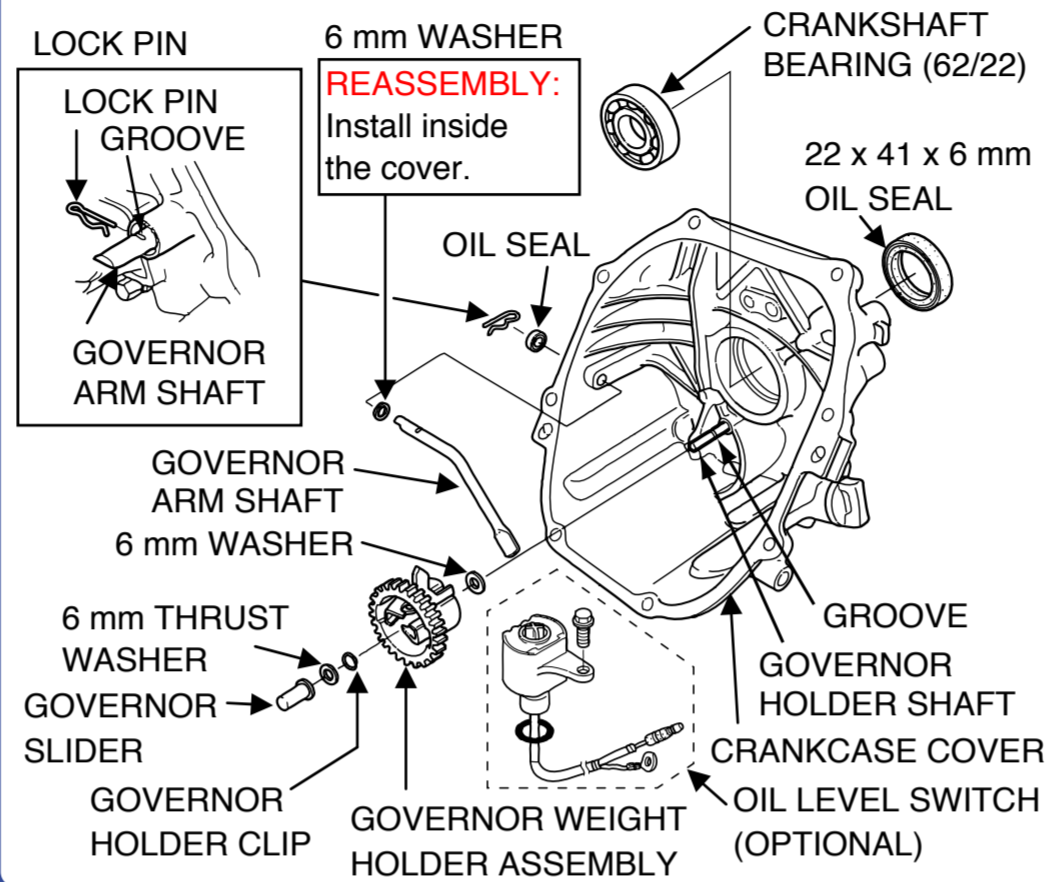

GXR120 Engine Assembly Information

HONDA

PISTON

CRANKCASE COVER/GOVERNOR

VALVES/FLYWHEEL

CRANKCASE COVER/CRANKSHAFT/CYLINDER BARREL

CAM PULLEY/ROCKER ARM/CYLINDER HEAD COVER