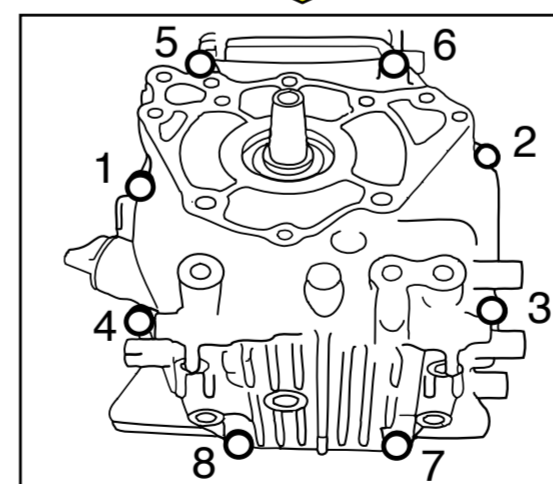

GXR120 Engine Assembly Information

HONDA

PISTON

CRANKCASE COVER/GOVERNOR

VALVES/FLYWHEEL

CRANKCASE COVER/CRANKSHAFT/CYLINDER BARREL

CAM PULLEY/ROCKER ARM/CYLINDER HEAD COVER