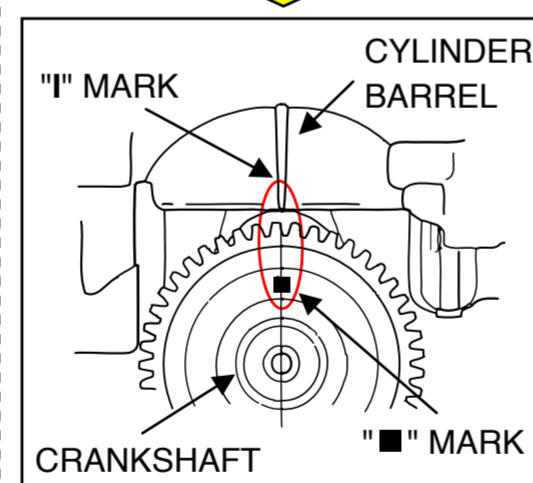

GXR120 Engine Assembly Information

HONDA

PISTON

CRANKCASE COVER/GOVERNOR

VALVES/FLYWHEEL

CRANKCASE COVER/CRANKSHAFT/CYLINDER BARREL

CAM PULLEY/ROCKER ARM/CYLINDER HEAD COVER