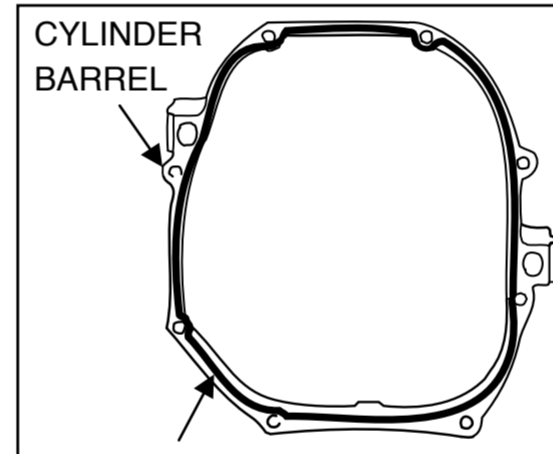

GXR120 Engine Assembly Information

HONDA

PISTON

CRANKCASE COVER/GOVERNOR

VALVES/FLYWHEEL

CRANKCASE COVER/CRANKSHAFT/CYLINDER BARREL

CAM PULLEY/ROCKER ARM/CYLINDER HEAD COVER