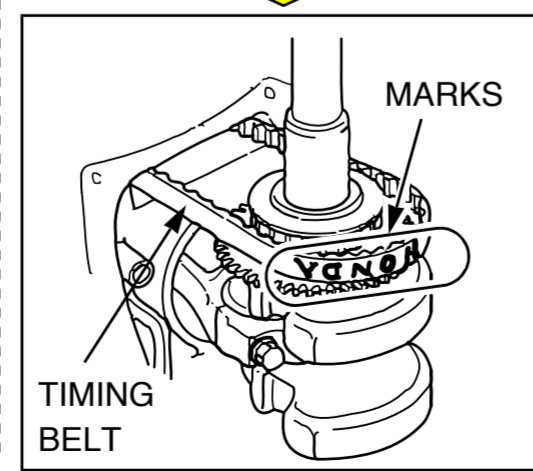

GXR120 Engine Assembly Information

HONDA

PISTON

CRANKCASE COVER/GOVERNOR

VALVES/FLYWHEEL

CRANKCASE COVER/CRANKSHAFT/CYLINDER BARREL

CAM PULLEY/ROCKER ARM/CYLINDER HEAD COVER