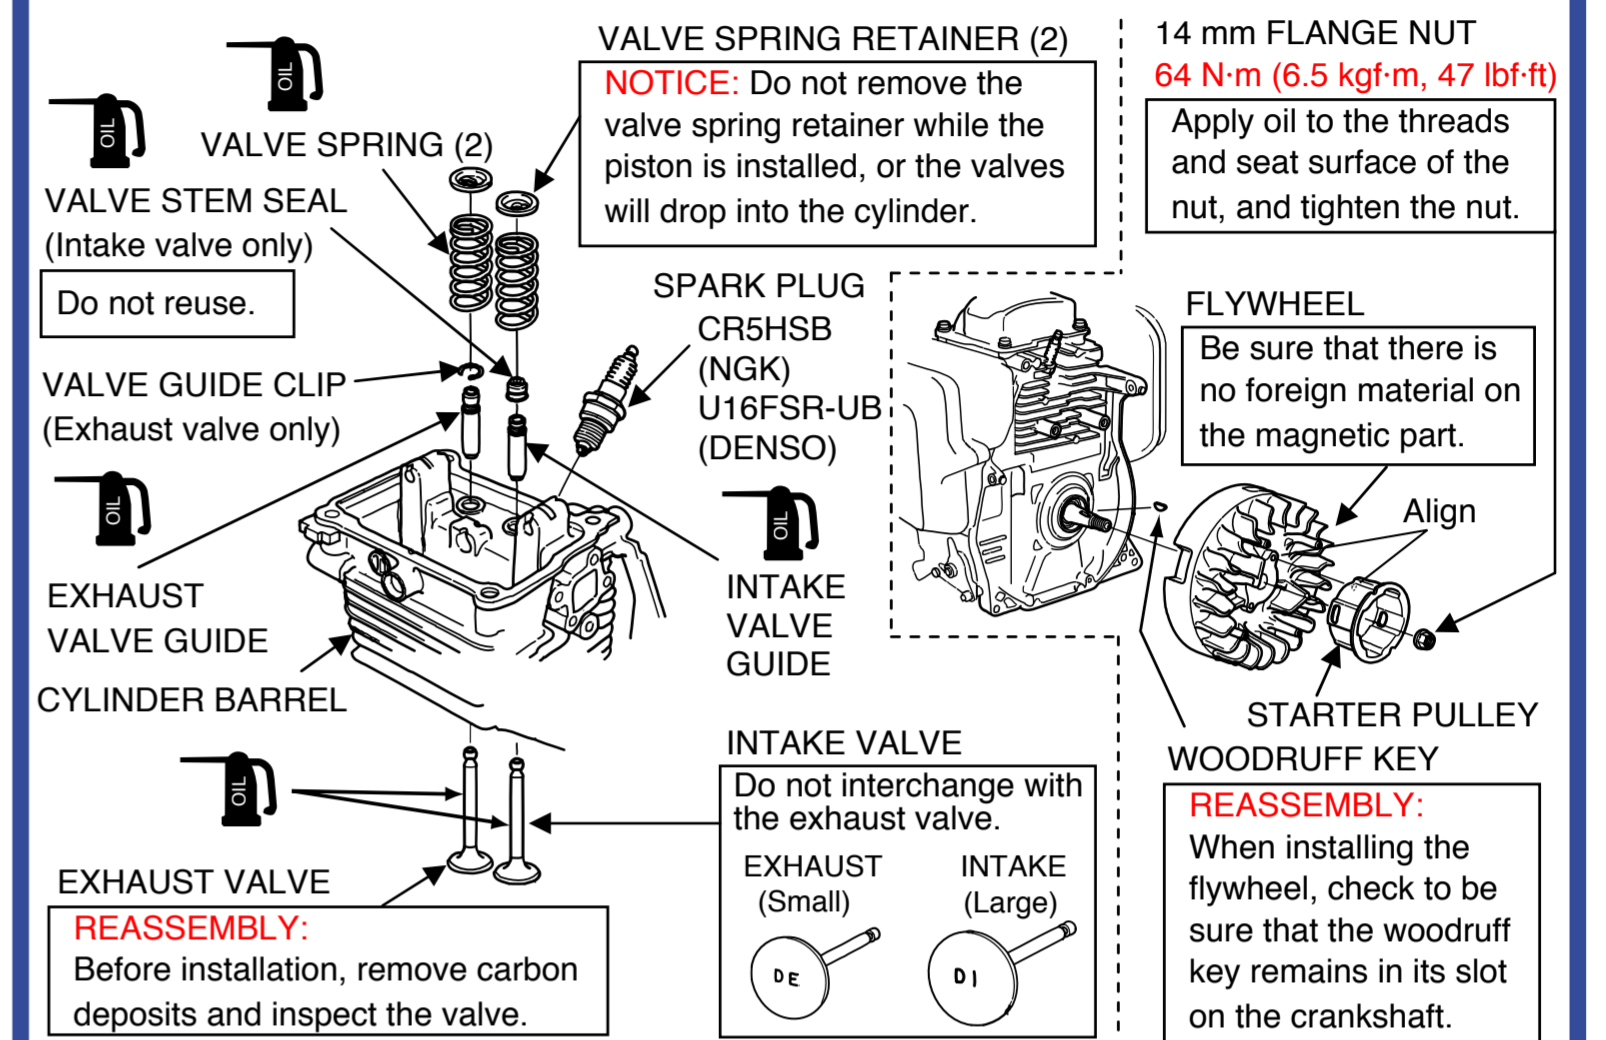

GXR120 Engine Assembly Information

HONDA

PISTON

CRANKCASE COVER/GOVERNOR

VALVES/FLYWHEEL

CRANKCASE COVER/CRANKSHAFT/CYLINDER BARREL

CAM PULLEY/ROCKER ARM/CYLINDER HEAD COVER