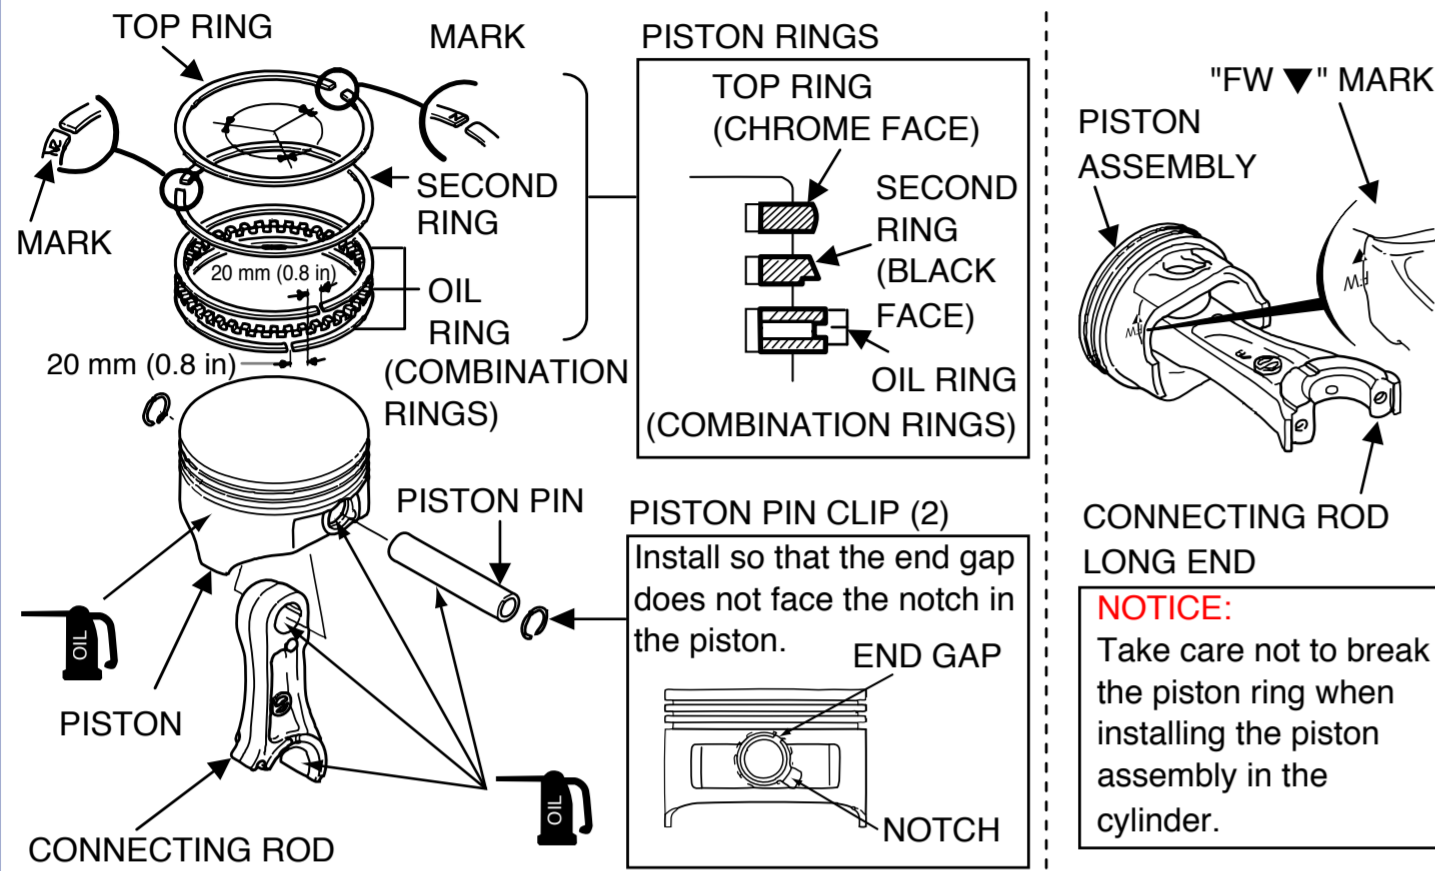

GXR120 Engine Assembly Information

HONDA

PISTON

CRANKCASE COVER/GOVERNOR

VALVES/FLYWHEEL

CRANKCASE COVER/CRANKSHAFT/CYLINDER BARREL

CAM PULLEY/ROCKER ARM/CYLINDER HEAD COVER