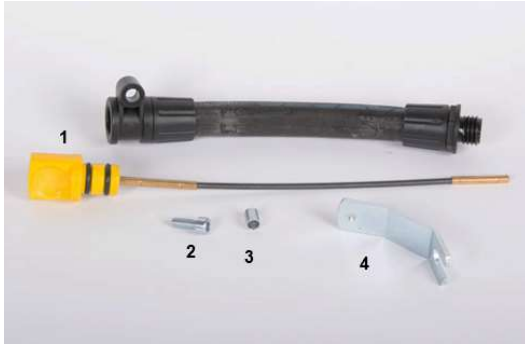

HONDA

Part number: GX120-K10-05

Application: Extension of oil level gauge

Packing: 1 piece/set

<i>REF</i>	<i>NAME</i>	<i>QTY</i>
1	oil level dipstick	1
2	screw	1
3	collar	1
4	stay	1