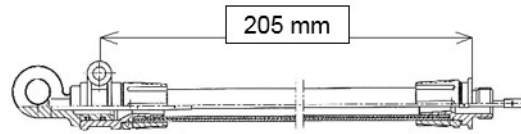

HONDA

Part number: GX120-K10-05

Application: Extension of oil level gauge

Packing: 1 piece/set

<i>REF</i>	<i>NAME</i>	<i>QTY</i>
1	oil level dipstick	1
2	screw	1
3	collar	1
4	stay	1