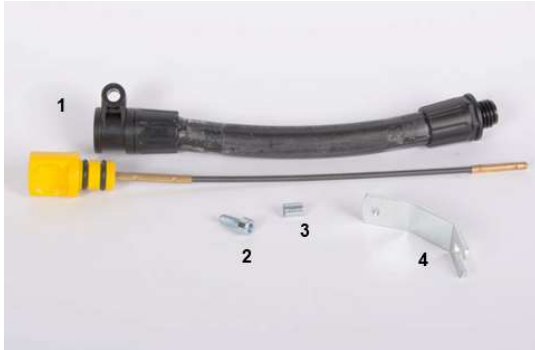

HONDA

Part number: GX160-K10-06

Application: Extension of oil level gauge

Packing: 1 piece/set

<i>REF</i>	<i>NAME</i>	<i>QTY</i>
1	oil level dipstick	1
2	screw	1
3	collar	1
4	stay	1