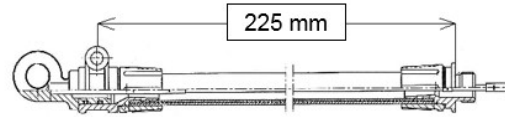

HONDA

Part number: GX160-K10-06

Application: Extension of oil level gauge

Packing: 1 piece/set

<i>REF</i>	<i>NAME</i>	<i>QTY</i>
1	oil level dipstick	1
2	screw	1
3	collar	1
4	stay	1