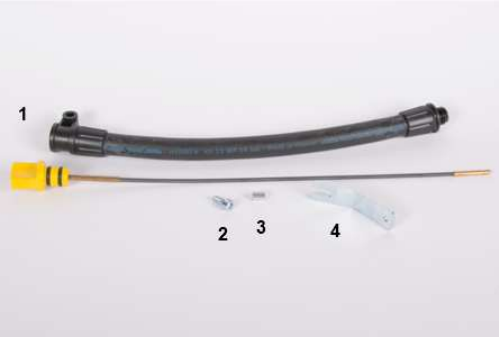

HONDA

Part number: GX160-K10-26
Application: Extension of oil level gauge
Packing: 1 piece/set

REF	NAME	QTY
1	oil level dipstick	1
2	screw	1
3	collar	1
4	stay	1