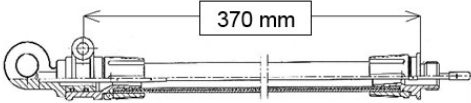

HONDA

Part number: GX160-K10-26
Application: Extension of oil level gauge
Packing: 1 piece/set

REF	NAME	QTY
1	oil level dipstick	1
2	screw	1
3	collar	1
4	stay	1