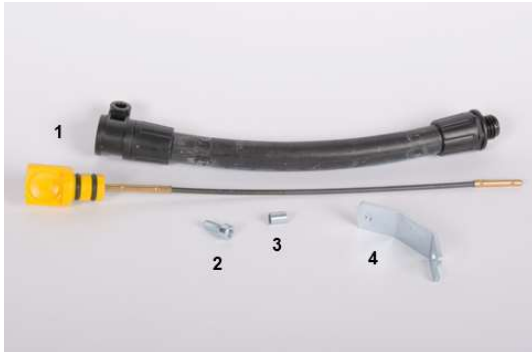

# HONDA

Part number: GX340-390-K18

Application: Extension of oil level gauge

Packing: 1 piece/set

<i>REF</i>	<i>NAME</i>	<i>QTY</i>
1	oil level dipstick	1
2	screw	1
3	collar	1
4	stay	1