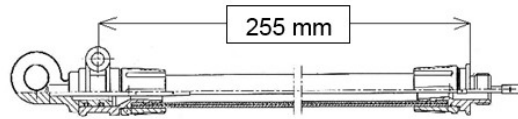

# HONDA

Part number: GX340-390-K18

Application: Extension of oil level gauge

Packing: 1 piece/set

<i>REF</i>	<i>NAME</i>	<i>QTY</i>
1	oil level dipstick	1
2	screw	1
3	collar	1
4	stay	1